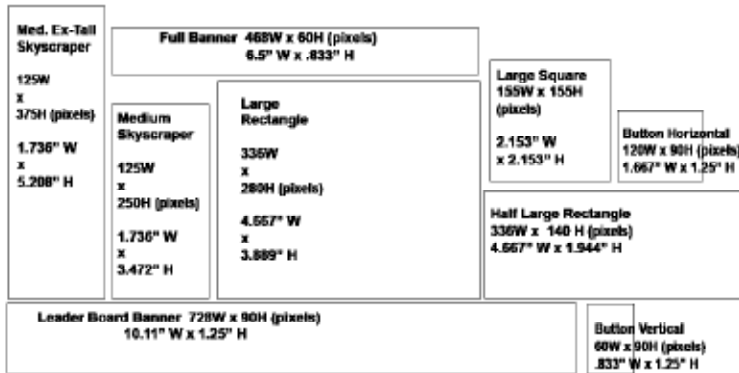

BayViewCompass.com

Ad Rep Katherine Keller
 editor@bayviewcompass.com
 414-915-2420

Bay View Compass
 PO Box 070645
 Milwaukee WI 53207

Ad Dimensions

Button (vertical)	60 W x 90 H (pixels)
Button (horizontal)	120 W x 90 H (pixels)
Large Square	155 W x 155 H (pixels)
Medium Extra Tall Skyscraper	125 W x 375 H (pixels)
Medium Skyscraper	125 W x 250 H (pixels)
Half Large Rectangle	336 W x 140 H (pixels)
Large Rectangle	336 W x 280 H (pixels)
Full Banner	468 W x 60 H (pixels)
Leader Board Banner	728 W x 90 H (pixels)

Specifications

File Formats: PDF or GIF.
 Email your ad to: editor@bayviewcompass.com

Rates²⁰¹²

Prices are per month.	1 x	3 x	6 x	12 x
Button Vertical	\$ 20	\$ 18	\$ 17	\$ 16
Button Horizontal	\$ 40	\$ 36	\$ 34	\$ 32
Large Square	\$ 89	\$ 80	\$ 76	\$ 71
Medium Skyscraper	\$116	\$104	\$ 98	\$ 93
Med. Ex-Tall Skyscraper	\$174	\$156	\$148	\$139
Half Large Rectangle	\$174	\$156	\$148	\$139
Large Rectangle	\$348	\$314	\$296	\$279
Full Banner	\$200	\$180	\$170	\$160
Leader Board Banner	\$300	\$270	\$255	\$240
Discount =	10%	15%	20%	