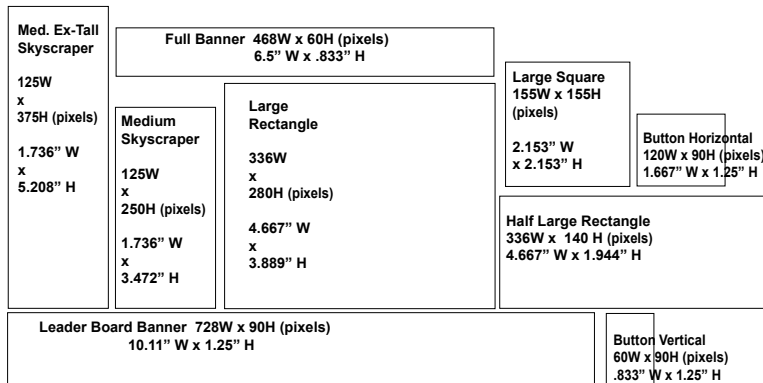

BayViewCompass.com

Annie Barrows, Sales Rep.
annie@bayviewcompass.com
414.431-8008

PO Box 070645
Milwaukee WI 53207

414.489.0880
fax 414.489.0882

Ad Dimensions

Button (vertical)	60 W x 90 H (pixels)
Button (horizontal)	120 W x 90 H (pixels)
Large Square	155 W x 155 H (pixels)
Medium Extra Tall Skyscraper	125 W x 375 H (pixels)
Medium Skyscraper	125 W x 250 H (pixels)
Half Large Rectangle	336 W x 140 H (pixels)
Large Rectangle	336 W x 280 H (pixels)
Full Banner	468 W x 60 H (pixels)
Leader Board Banner	728 W x 90 H (pixels)

Specifications

File Formats: PDF or GIF.
More info: annie@bayviewcompass.com.

AD DESIGN:

We can design your ad or convert your ad file to a web ad.

Email your ad to: annie@bayviewcompass.com

Rates

Prices are per month.	1 x	3 x	6 x	12 x
Button Vertical	\$ 20	\$ 18	\$ 17	\$ 16
Button Horizontal	\$ 40	\$ 36	\$ 34	\$ 32
Large Square	\$ 89	\$ 80	\$ 76	\$ 71
Medium Skyscraper	\$116	\$104	\$ 98	\$ 93
Med. Ex-Tall Skyscraper	\$174	\$156	\$148	\$139
Half Large Rectangle	\$174	\$156	\$148	\$139
Large Rectangle	\$348	\$314	\$296	\$279
Full Banner	\$200	\$180	\$170	\$160
Leader Board Banner	\$300	\$270	\$255	\$240